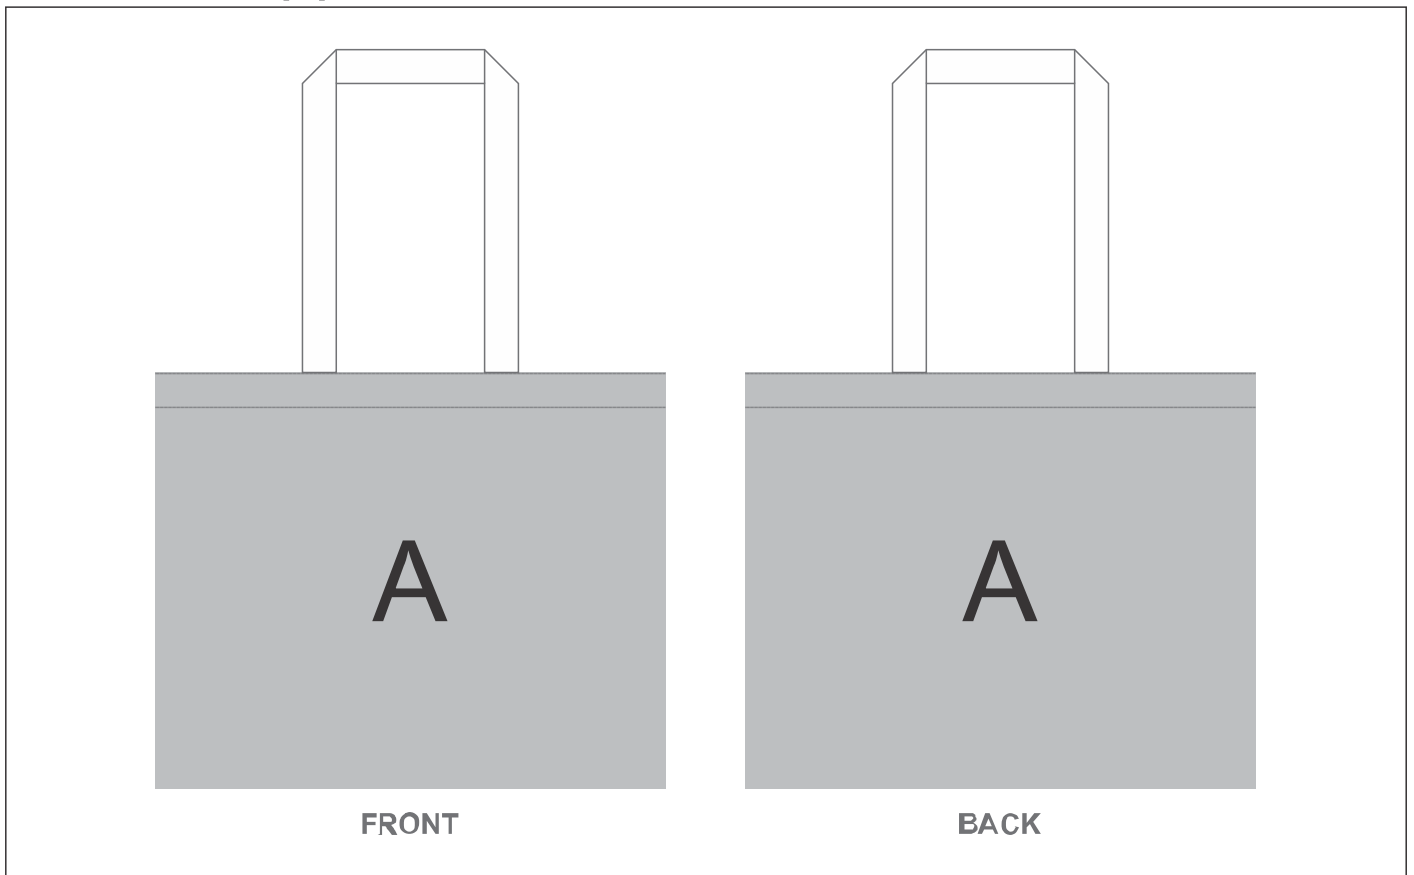

### Need to know:

- Includes 1-Position Sublimation (setup fees apply)
- **Please Note: We cannot guarantee 100% logo Alignment on all Brandable Panels.**

#### **Position A**

1. Custom Sublimation A (CPSUB-A)  
Full Colour  
Size: 1007mm wide x 865mm high